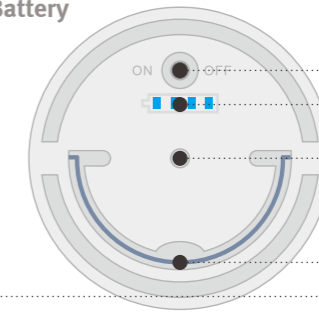

Product feature

Replaceable electronic corn enables quick and easy repair.
Tips: The images are only examples, please focus on actual products

Aluminum Alloy Table Lamp

Aluminum alloy series, to meet the needs of outdoor space use, the overall lightweight design, more internal space installation of large-capacity battery, durable lighting time, reduce outdoor business, found the need to charge the awkward situation, and modular quick replacement installation, is designed for outdoor occasions romantic lamp.

Instruction for Remote Control

High-quality LED Source
Luminous Efficacy 130lm/w
Lifespan 50,000hrs

Li-ion Battery

Electronic control unit

Wireless charging induction coil

Built-in Li-ion Battery

ON/OFF

Battery indicator

Charging positioning

Handle