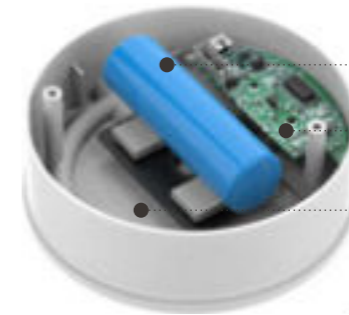

Product feature

Replaceable electronic corn enables quick and easy repair.
Tips: The images are only examples, please focus on actual products

Aluminum Alloy Table Lamp

Aluminum alloy series, to meet the needs of outdoor space use, the overall lightweight design, more internal space installation of large-capacity battery, durable lighting time, reduce outdoor business, found the need to charge the awkward situation, and modular quick replacement installation, is designed for outdoor occasions romantic lamp.

Instruction for Remote Control

High-quality LED Source
Luminous Efficacy 130lm/w
Lifespan 50,000hrs

Li-ion Battery

Electronic control unit

Wireless charging induction coil

Built-in Li-ion Battery

ON/OFF

Battery indicator

Charging positioning

Handle