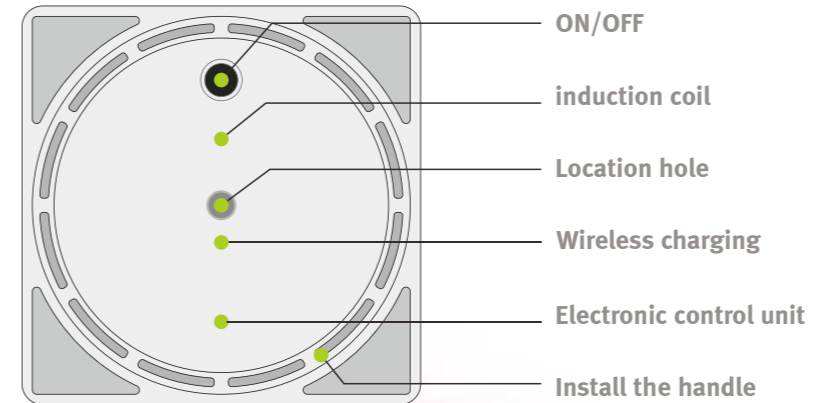

Glass Table Lamp

Different base and lamp body can be combined and matched as will