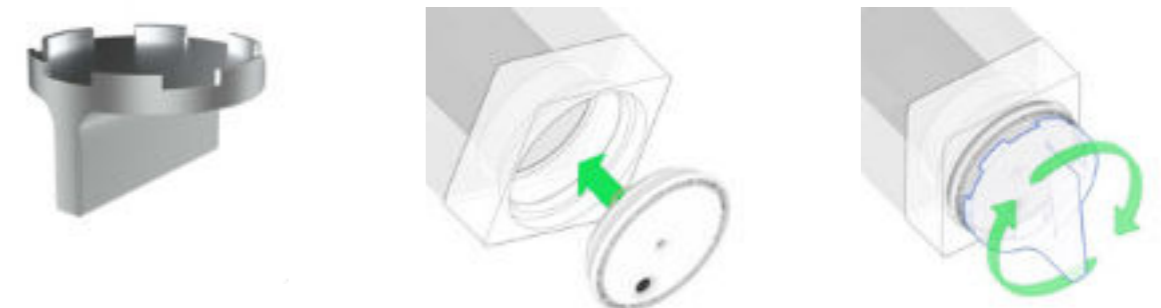

Waterproof

Installation tools

Modular design can be quickly replaced maintenance, easy to use.

GLASS TABLE LAMP

KO-301
Glass

KO-303
Glass

KO-304
Glass

KO-305
Glass