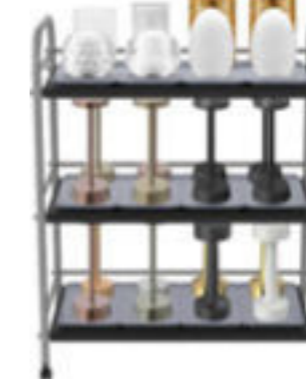

Linkable

- 📏 (L)1040mm * (W)130mm * (H)25mm
- 🔌 5V-8A

- Red indicator shows the charging status
- Green indicator shows the fully-charged status

Charging Base - 24 Ports & M4

- ⚡ Wireless Qi intelligent charging system
- 📏 (L)660mm * (W)310mm * (H)750mm
- 🏗️ Engineering plastics
- 🔌 5V-24A