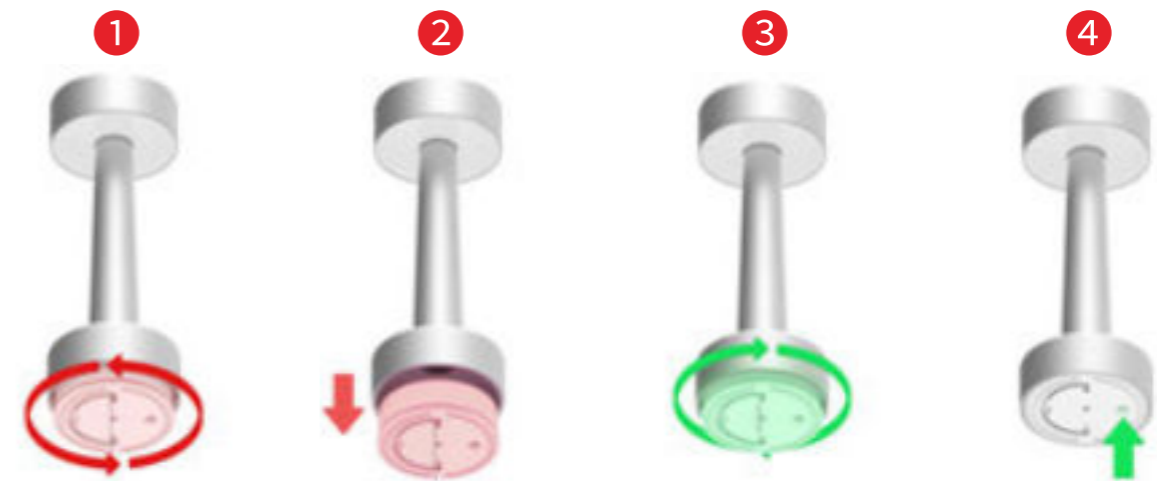

Aluminum Alloy Table Lamp

Aluminum alloy series, to meet the needs of outdoor space use, the overall lightweight design, more internal space installation of large-capacity battery, durable lighting time, reduce outdoor business, found the need to charge the awkward situation, and modular quick replacement installation, is designed for outdoor occasions romantic lamp.